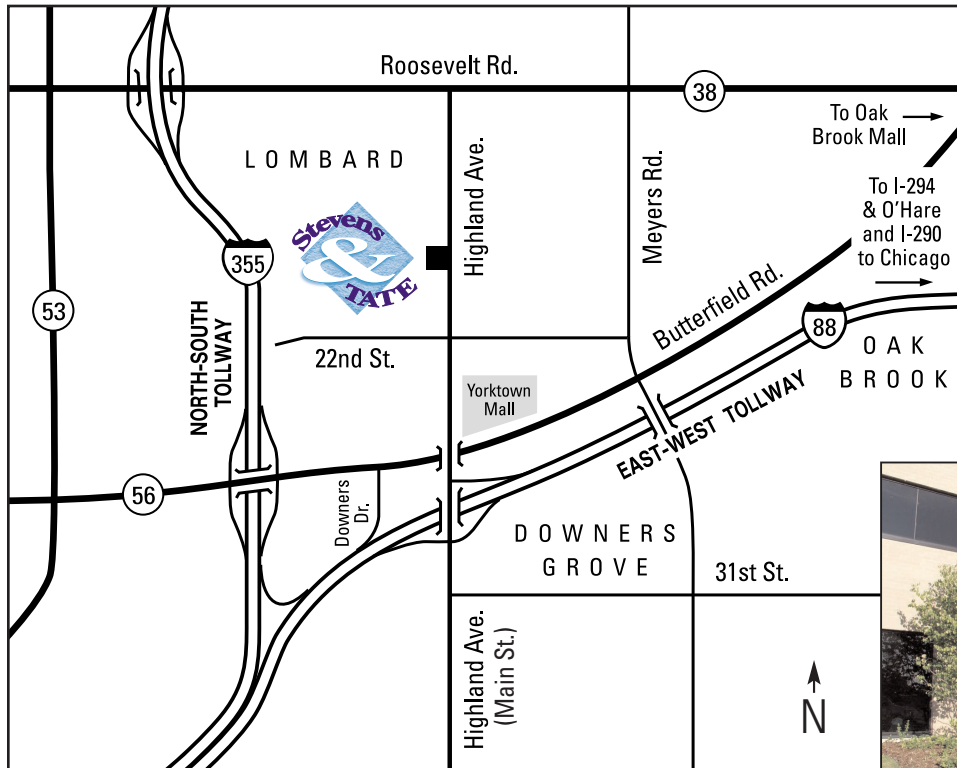

## DIRECTIONS TO 1900 S. HIGHLAND AVE., LOMBARD, IL

### FROM CHICAGO:

Take I-290 (Eisenhower Expressway) West past I-294 to I-88 West (East-West Tollway) to Aurora. Exit Highland Avenue North (right hand turn at the light). Go about 1/2 mile past Yorktown Mall and through the 22nd Street light. We are on the left (West side of the street) – the 1900 building.

### FROM NORTHWEST & SOUTHWEST SUBURBS:

Take I-355 (North-South Tollway). Exit Butterfield Road East. Stay on Butterfield Road for about 1 mile to Highland Avenue (Right Exit Lane). Turn left at the top of the ramp onto Highland. Go about 1/2 mile past Yorktown Mall and through the 22nd Street light. We are on the left (West side of the street) – the 1900 building.

### FROM O'HARE AIRPORT:

Take I-294 (Tri-State Tollway) South out of O'Hare to I-88 West (East-West Tollway) to Aurora. Exit Highland Avenue North (right hand turn at the light). Go about 1/2 mile past Yorktown Mall and through the 22nd Street light. We are on the left (West side of the street) – the 1900 building.